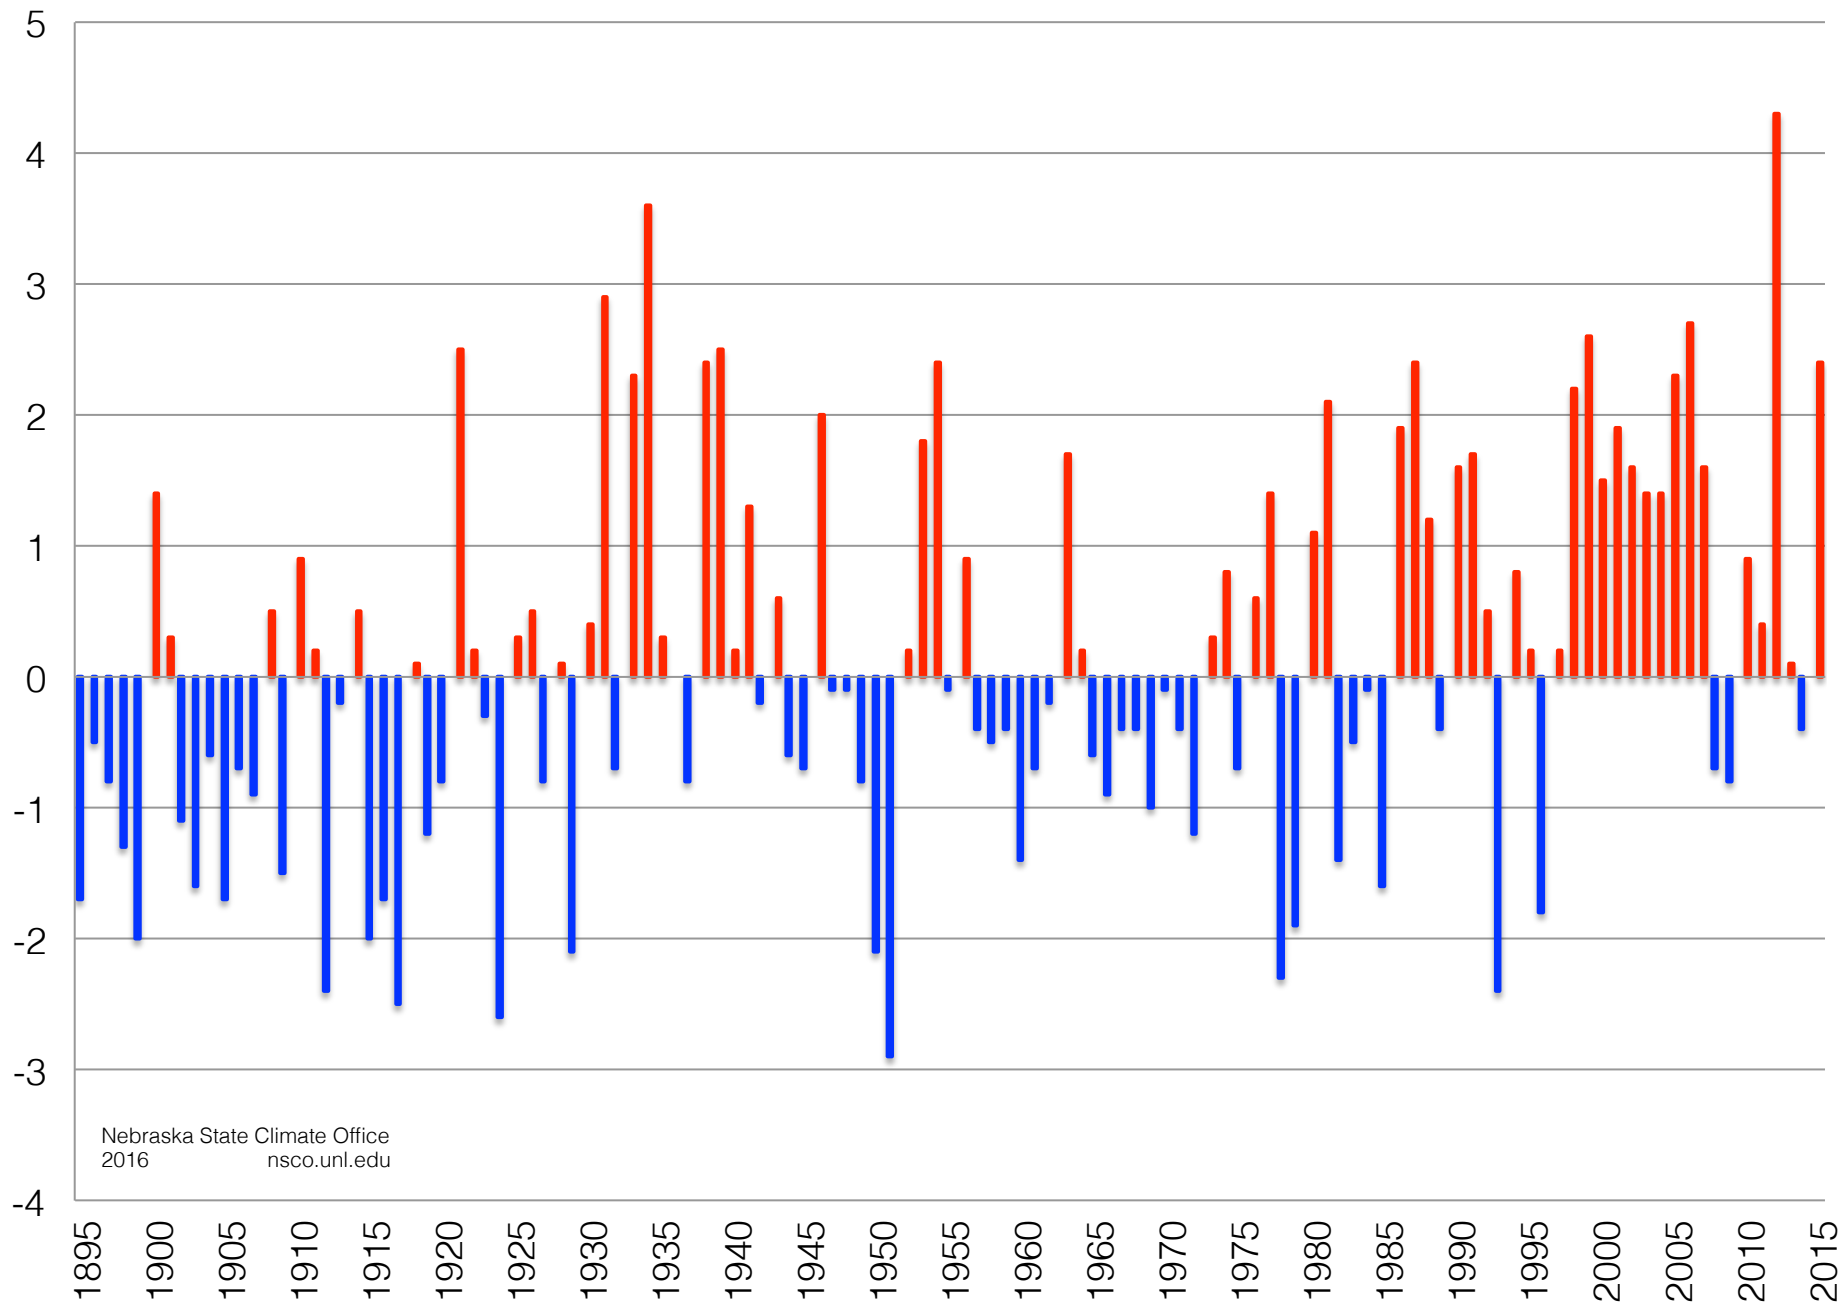

# Nebraska Mean Annual Temperature Departure from Long-term Average (°F)

Nebraska State Climate Office  
2016 nscsco.unl.edu