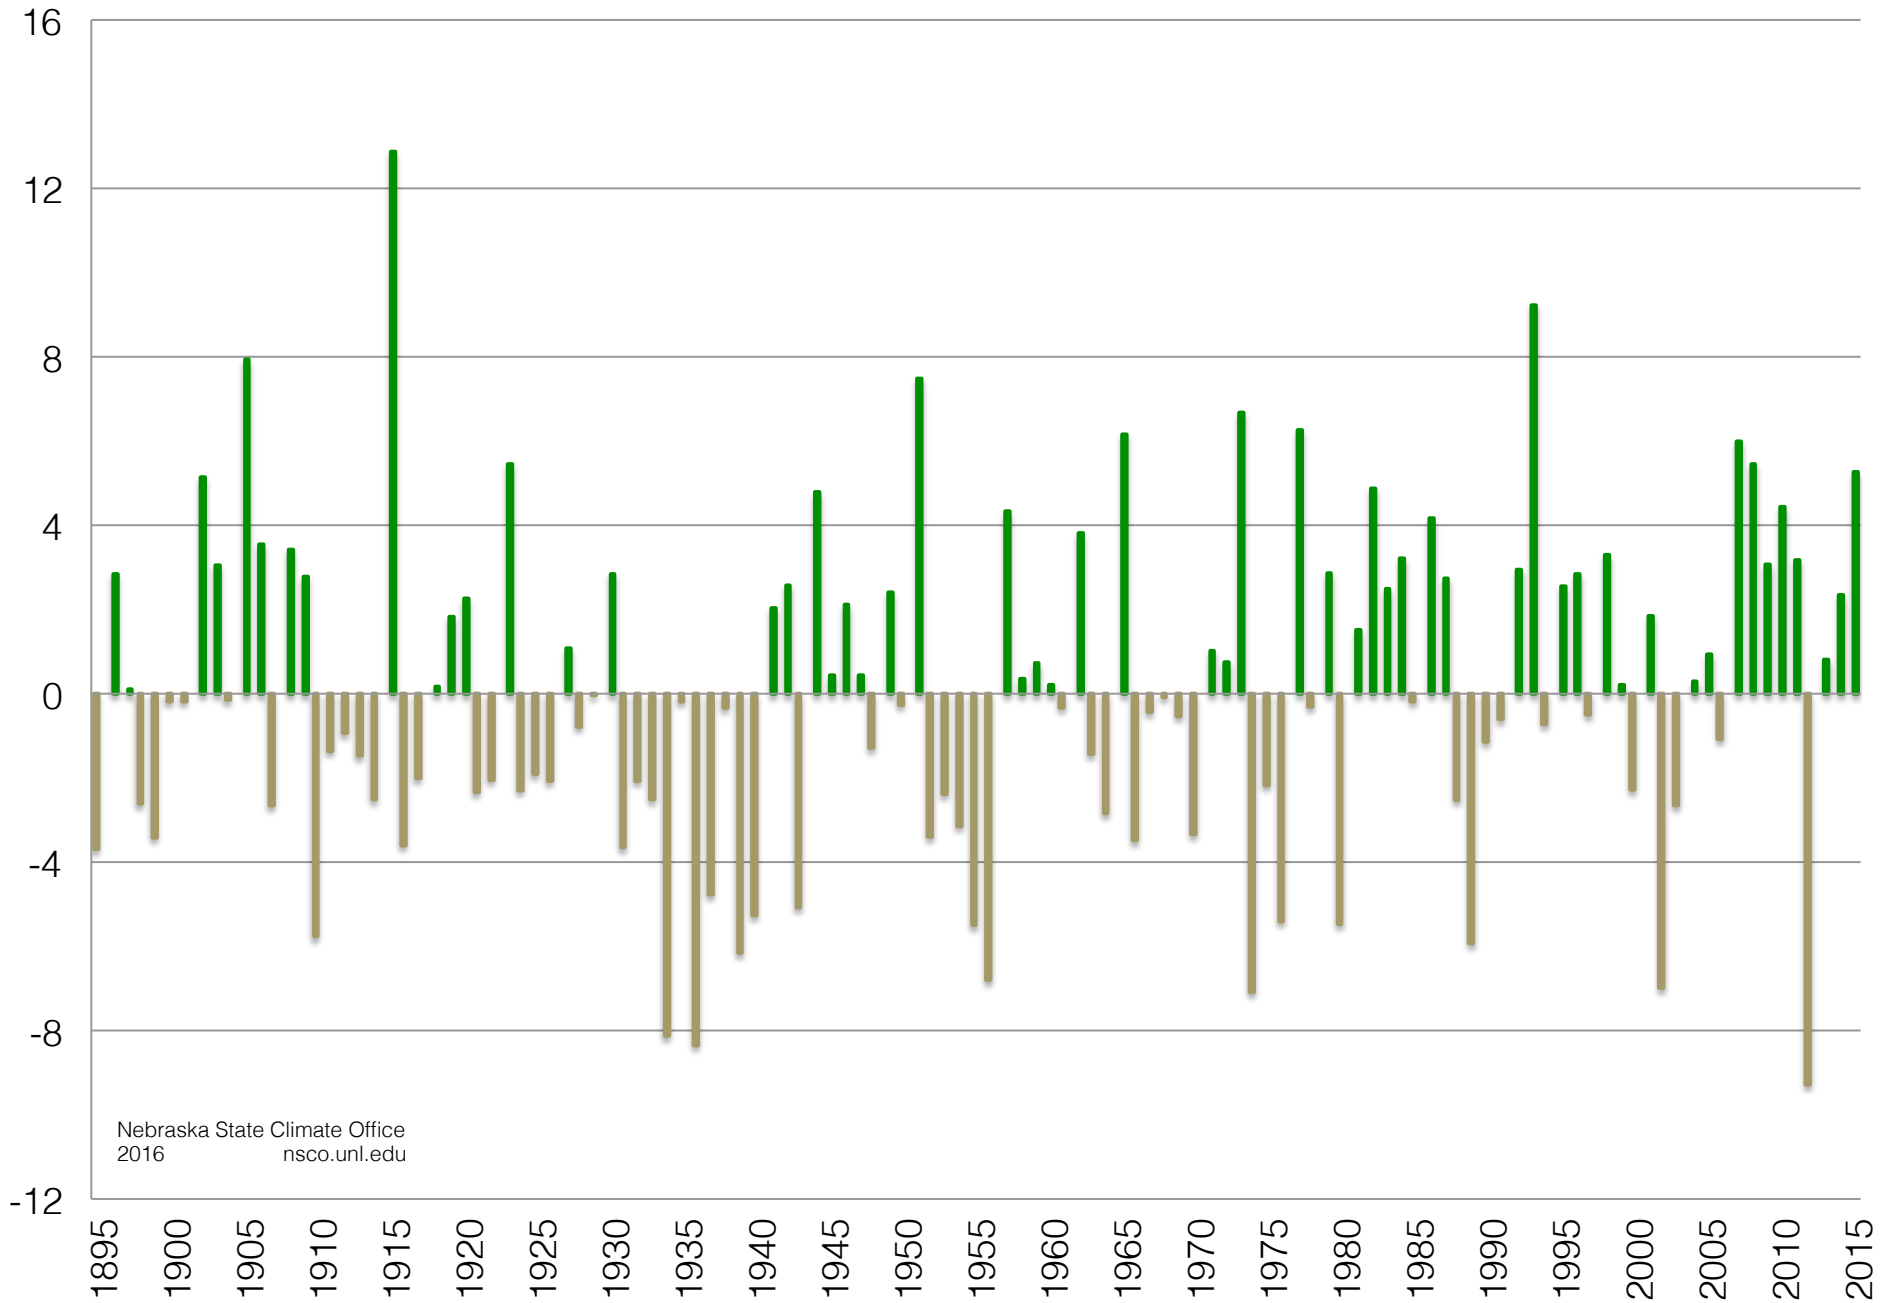

Nebraska Annual Precipitation Departure from Long-term Average (inches)

Nebraska State Climate Office
2016 nsc0.unl.edu